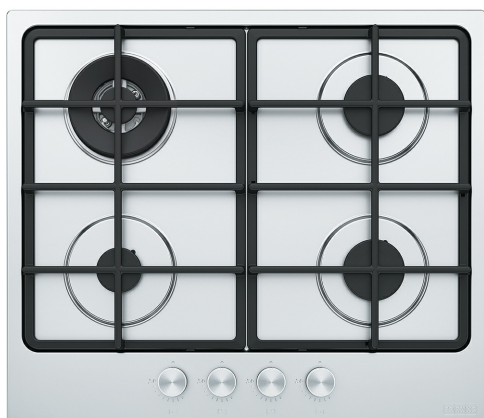

Inox satinat | 106.0554.391

FAMILY : **Plite** | SERIE : **Smart** | INSTALLATION TYPE : **Incorporabil** | PRODUCT LINE : **Smart** | FINISH : **Inox satinat** | MODEL : **FHSM 604 3G DC XS C**

DATE TEHNICE

Type	INDEPENDENT-GAS-HOB
Numar arzatoare	4
Tip butoane	SMART
Gratare	Fonta
Putere (W)	Auxiliar - 1000W Doubla coroana - 3300W Semi Rapid - 2x1750W
Tensiune	220-240V
Latime	590,00 mm
Adancime	510,00 mm