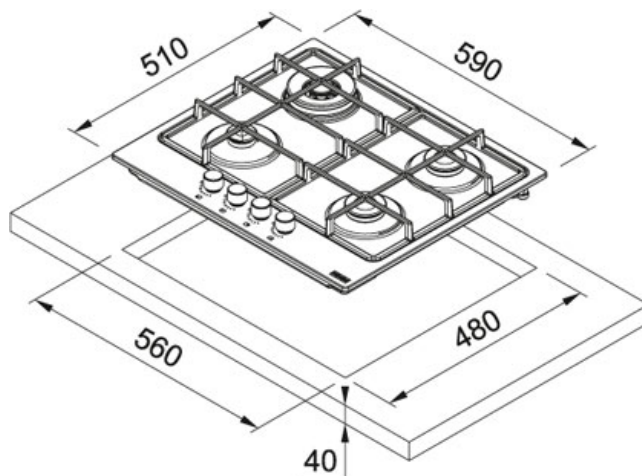

Inox satinat | 106.0554.391

FAMILY : **Plite** | SERIE : **Smart** | INSTALLATION TYPE : **Incorporabil** | PRODUCT LINE : **Smart** | FINISH : **Inox satinat** | MODEL : **FHSM 604 3G DC XS C**

DATE TEHNICE

Type	INDEPENDENT-GAS-HOB
Numar arzatoare	4
Tip butoane	SMART
Gratare	Fonta
Putere (W)	Auxiliar - 1000W Doubla coroana - 3300W Semi Rapid - 2x1750W
Tensiune	220-240V
Latime	590,00 mm
Adancime	510,00 mm